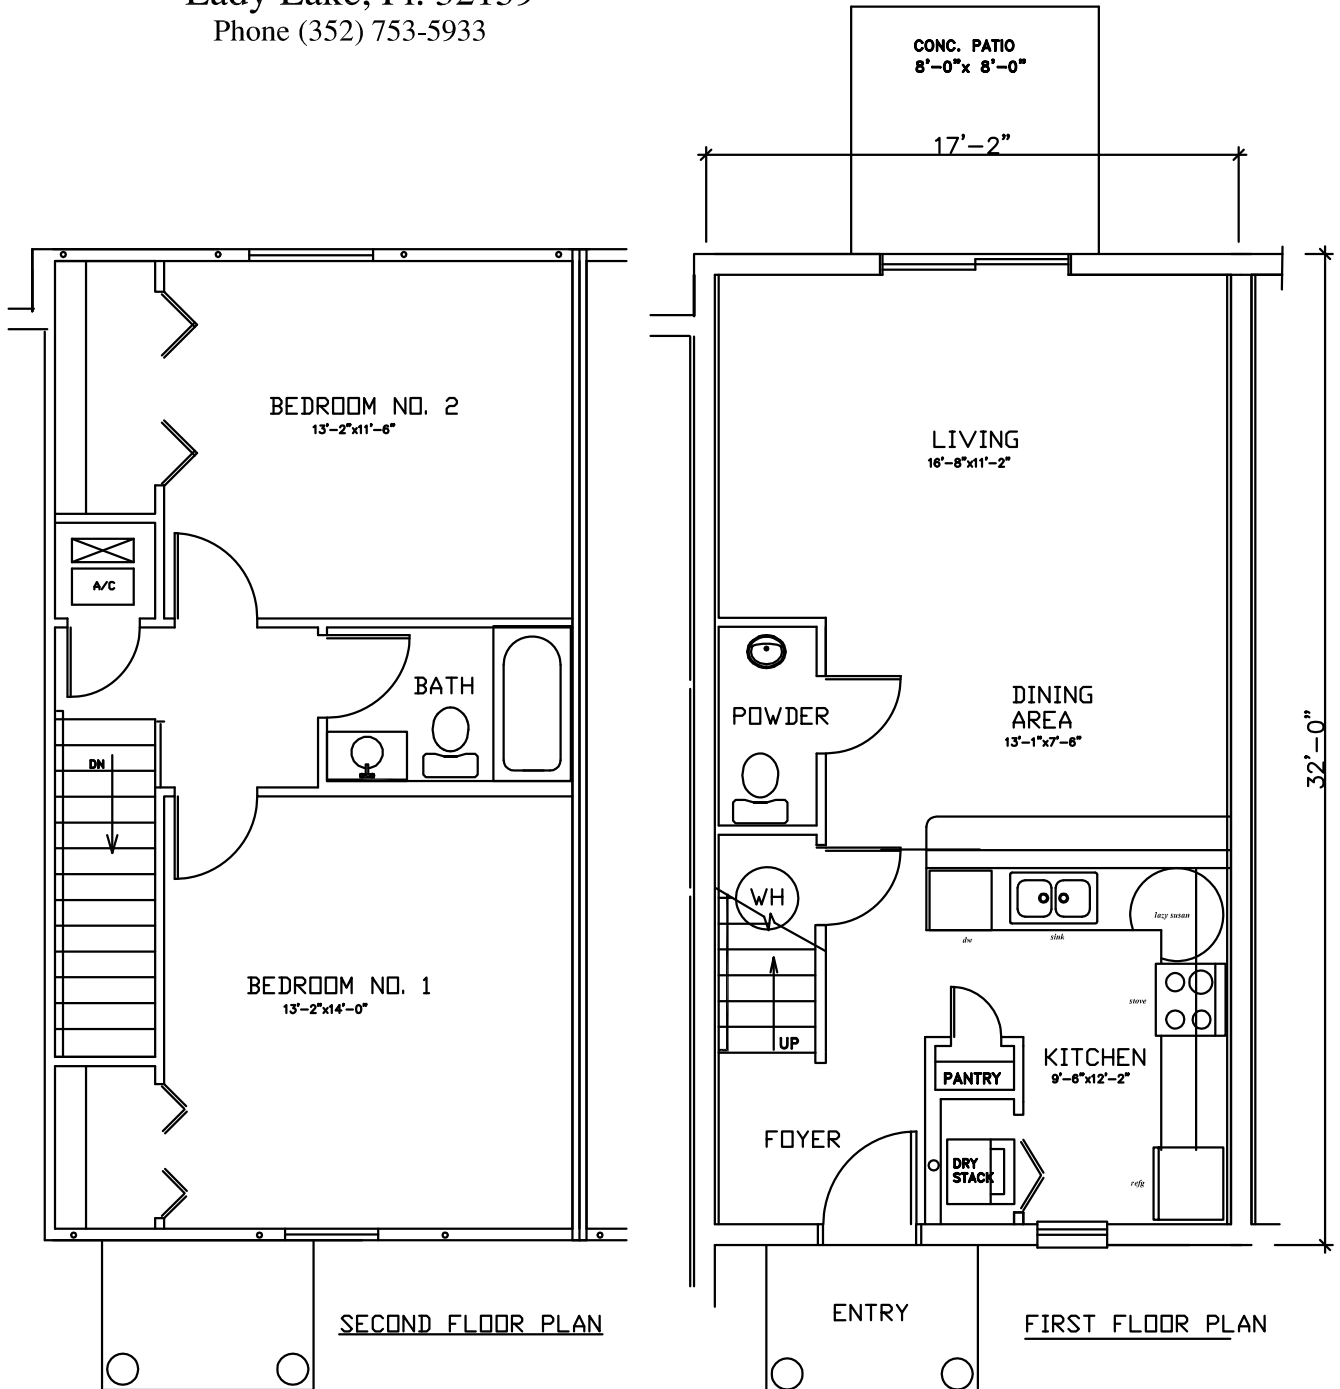

Caleb's Place

LUXURY TOWNHOMES
2 BEDROOM

400 South Old Dixie Hwy
Lady Lake, Fl. 32159
Phone (352) 753-5933

UNIT SQUARE FOOTAGE	
UNIT A&D	1138 SQ.FT
UNIT B&C	1117 sq.ft